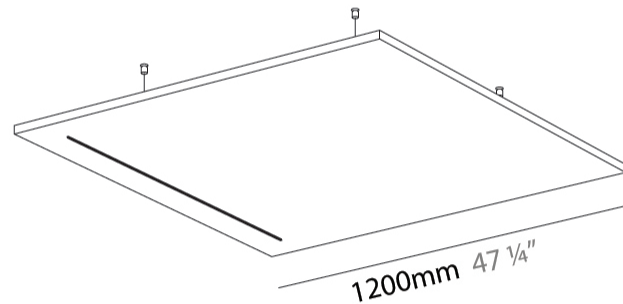

GENERAL

Series: Just Black Acoustic
Brand: Prolicht
Division: Architectural
Mounting Type: Suspension
Mounting Location: Ceiling

PHYSICAL

Shape: Square
Length (mm): 1200
Length (in): 47 1/4
Width (mm): 1200
Width (in): 47 1/4
Height (mm): 41
Height (in): 1 5/8

Light Distribution: Direct
Fixture Finish: [ANC / ASH / BNA / BTC / BZE / CEL / EGG / EVG / FOG / FOS / FST / FUA / IRI / IRO / KHA / LIC / LIM / MER / MSN / MUS / ONX / PEA / PLU / POL / PPY / RAY / ROY / RST / STE / SWD / TAN / TAU](#)

Holder Finish: [SSR / BKV / CWI / CRY / HAB / LAG / UFT / ITA / RUA / RUR / MIC / FTG / MYG / TWT / LOD / PUS / FRO / FUP / KIA / POP / BLS / SPG / MEY / GOH / GUM / CHC / COM / ABZ / JAG](#)

Fixture Material: Aluminum
Cable Details: [2,000mm / 6,000mm Transparent Cable](#)

ELECTRICAL

Lamp Type: LED
Input Wattage (W): 23
Total Output Wattage (W): 20.9
Dimming: Non-Dimmable
Driver Included: No
Driver Location: Remote
Driver Type: Constant Voltage - Universal
Driver Class: Class 2
Input Voltage (V): 120 - 277
Output Voltage (V): 24

LED

Color Temperature (°K): 2700
Max. Delivered Lumen (lm): 603
Nominal Lumen (lm): 862
CRI: >90 CRI
Lamp Life (hrs): 80000

OPTICAL

Beam Angle: 30

RATINGS AND CERTIFICATIONS

Certified By: Certified for North American Standards
IP rating: IP20

PROJECT
TYPE
SPECIFIER
QUANTITY
DATE